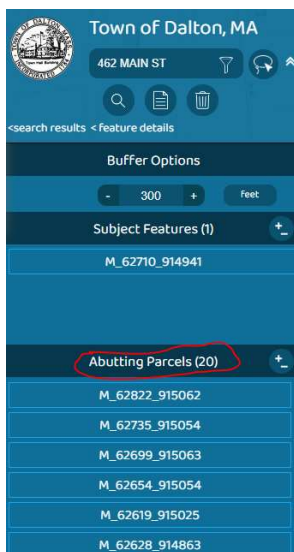

Fill in your address in the upper right hand corner in the blue box.

Click on the circle with houses in it, shown circled in red. It will come up as “abutters” when you hover your mouse over it.

Type in 300 in the “Buffer Options” section, and you will get a drop down list of abutters within 300 feet of the address, as well as a geographic representation. The total is automatically calculated (circled in red). Please fill this total out in the “abutters’ letters” section of the preliminary form.