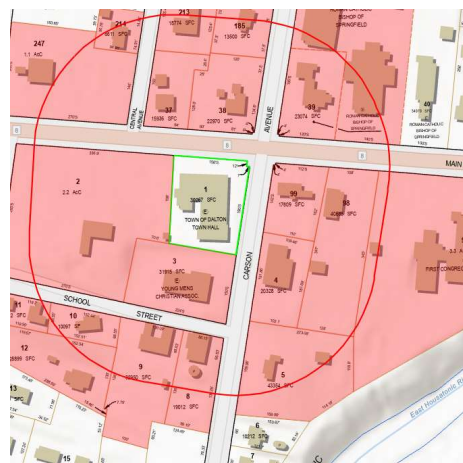

Fill in your address in the upper right hand corner in the blue box.

Click on the circle with houses in it, shown circled in red. It will come up as “abutters” when you hover your mouse over it.

Type in 300 in the “Buffer Options” section, and you will get a drop down list of abutters within 300 feet of the address, as well as a geographic representation. The total is automatically calculated (circled in red). Please fill this total out in the “abutters’ letters” section of the preliminary form.